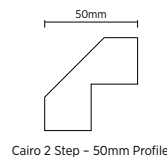

# Cairo

The Cairo is stepped and sharply defined with clean crisp angles. This distinctive angular cornice is available in 2 step as well as 3 and 4 step profiles, making it easy to create a sensation of height and space in any room.

## FEATURES AND BENEFITS

- Sharp distinct lines
- Variety of sizes:
  - 2 Step - 50mm profile
  - 3 Step - 75mm profile
  - 4 Step - 100mm profile
- 4.2m lengths

Profiles

Cairo 2 Step - 50mm Profile

Cairo 3 Step - 75mm Profile